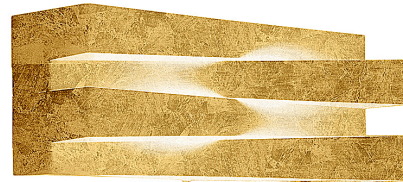

PANZERI

Cross

220-240V AC ON-OFF
A04921.030.0101

 gold leaf

Data sheet

CODE	A04921.030.0101
SYSTEM POWER CONSUMPTION	20W
EFFICACY	117lm/W
LIGHT SOURCE	LED
COLOUR TEMPERATURE	3000K Ra>80
LIGHT DISTRIBUTION	diffused
POWER SUPPLY	220-240V AC
FREQUENCY	50/60Hz
ELECTRICAL CONFIGURATION	ON-OFF
DRIVER	integrated included
NOMINAL LUMINOUS FLUX	3000lm
LUMEN OUTPUT	2340lm
EFFICIENCY	78%
WEIGHT	1,28 Kg
PROTECTION DEGREE	IP20
COLOUR TOLLERANCES	SDCM <4
PACKING DIMENSIONS (CM)	22,0 x 35,0 x 28,0

Wall lighting fixture for interiors, with direct and indirect light emission.
Pickled sheet metal structure in polyacrylic paint.
Pickled sheet metal cover in white or mat brass polyacrylic paint, or with gold leaf coating.
Diffuser in modelled frosted glass.