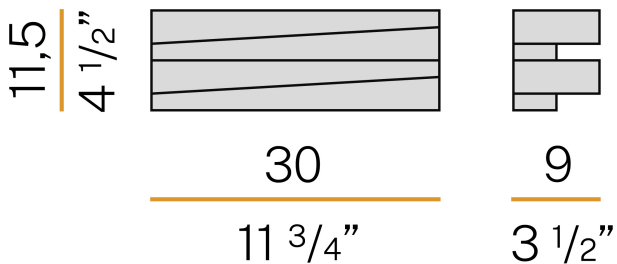

Technical drawing